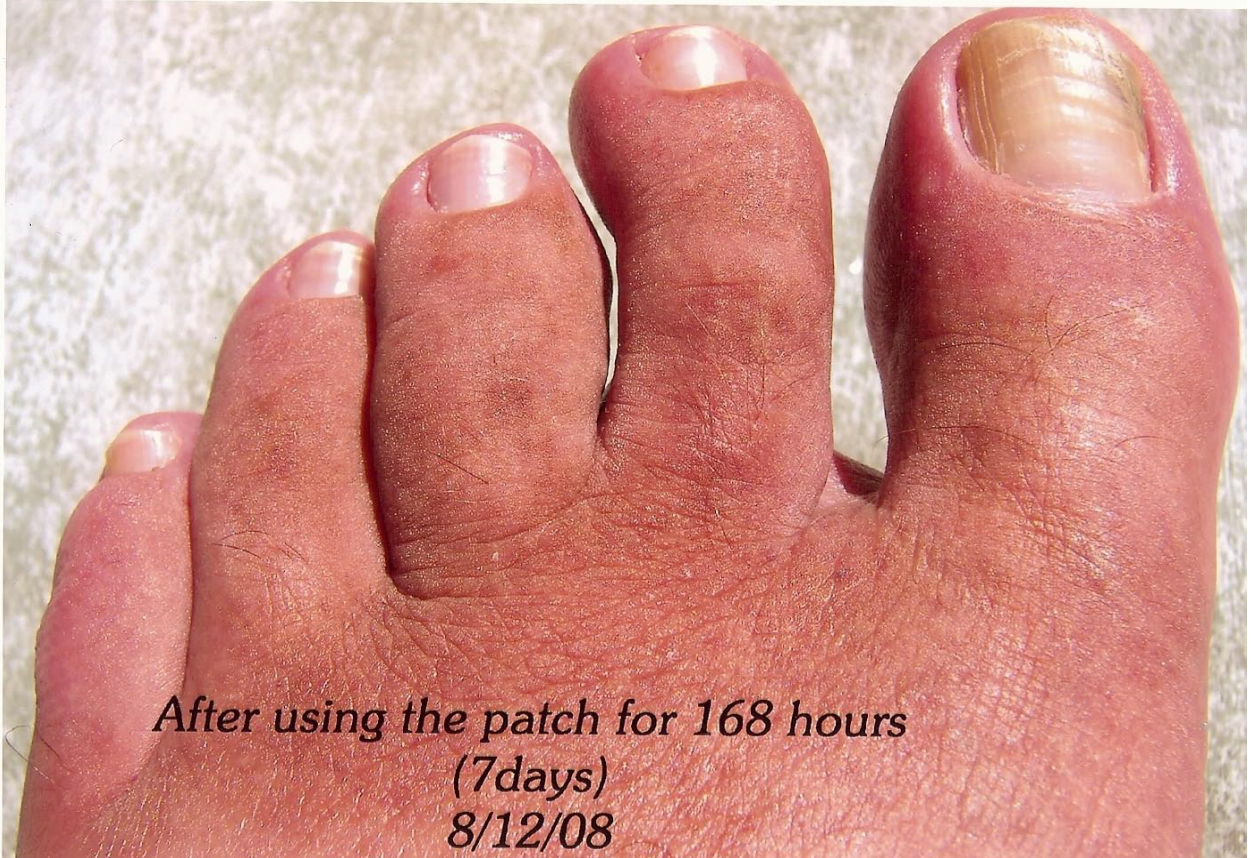

*First photo 8/05/08
prior to using the (3.5) R-Patch*

After using the patch for 24 hours

8/06/08

*After using the patch for 48 hours
8/07/08*

Photo - A
72 hours

After using the patch for 72 hours
8/08/08

*Dead skin was easily removed after 72 hours
with a minor cleaning on 8/08/08*

*Photo - B
72 hours*

Photo - C
72 hours

72 hours following cleaning
on 8/08/08

*After using the patch for 96 hours
8/09/08*

After using the patch for 120 hours

8/10/08

After using the patch for 168 hours
(7days)
8/12/08